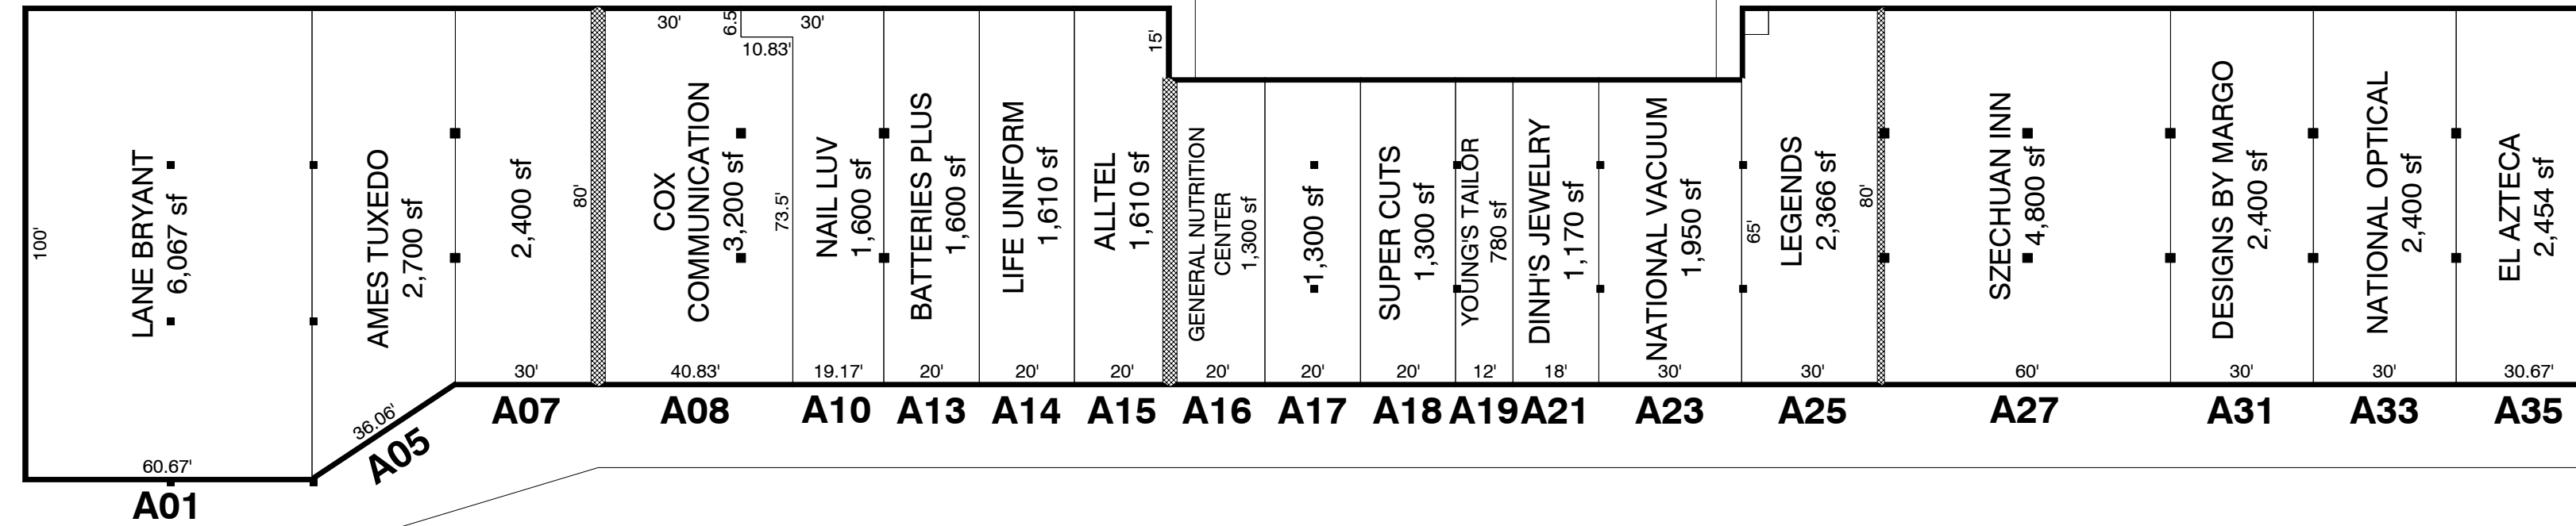

CUNNINGHAM DRIVE

ENFIELD DRIVE

VON SCHILLING DRIVE

COLISEUM DRIVE

Location Map

COLISEUM SQUARE
1800 W. MERCURY BOULEVARD
HAMPTON, VA 23666

Mall Properties, Inc.

654 Madison Avenue
New York, N.Y. 10065
212. 935.1330
www.mallproperties.com